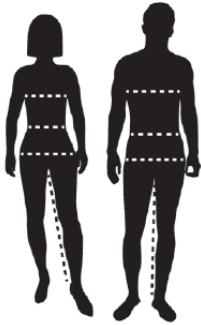

# SIZE CHART

### How to order correct size

From the appropriate chart below, order the Badger Sportswear label size letter that corresponds to the range that includes the actual body measurements in inches.

### How to measure

**Bust/Chest:** With arms relaxed at sides, measure around the body at the fullest part of the bust/ chest, keeping the tape parallel to the floor.

**Waist:** Measure around the body (not on top of clothing) at the waist level. **Hip:** With feet together, measure around the fullest part at the hip level, keeping the tape parallel to the floor.

**Inseam:** With feet slightly apart, measure vertically from the top inside of the leg down to the ankle bone.

	SIZE LABEL	XS	S	M	L	XL	2XL	3XL	4XL	5XL
ADULT/ MEN'S	CHEST	32-34	34-36	38-40	42-44	46-48	50-52	54-56	58-60	62-64
	WAIST	26-28	28-30	32-34	36-38	40-42	44-46	48-50	52-54	56-58
	INSEAM	28	29	30	31	32	33	33	34	34
WOMEN'S	BUST	29-32	32-34	34-37	37-41	41-44	44-47			
	WAIST	24-26	26-28	28-31	31-34	34-37	37-40			
	HIP	33-36	36-38	38-41	41-44	44-47	47-50			
	INSEAM	28	28	29	29	30	30			
	SIZE LABEL	XS (6)	S (7/8)	M (10/12)	L (14)	XL (16)				
YOUTH	CHEST	24-26	26-28	28-30	30-32	32-34				
	WAIST	20-22	22-24	24-26	26-28	28-30				
	INSEAM	22	24	26	28	29				
GIRL'S	BUST	22-24	24-26	26-28	28-30	30-32				
	WAIST	20-22	22-24	24-26	26-28	28-30				
	HIP	26-28	28-30	30-32	32-34	34-36				
	INSEAM	23	24	25	26	27				
	SIZE LABEL	2T	3T	4T						
TODDLER	CHEST	20-21	21-22	22-23						
	WAIST	20-21	21-22	22-23						
	INSEAM	14	15	16						